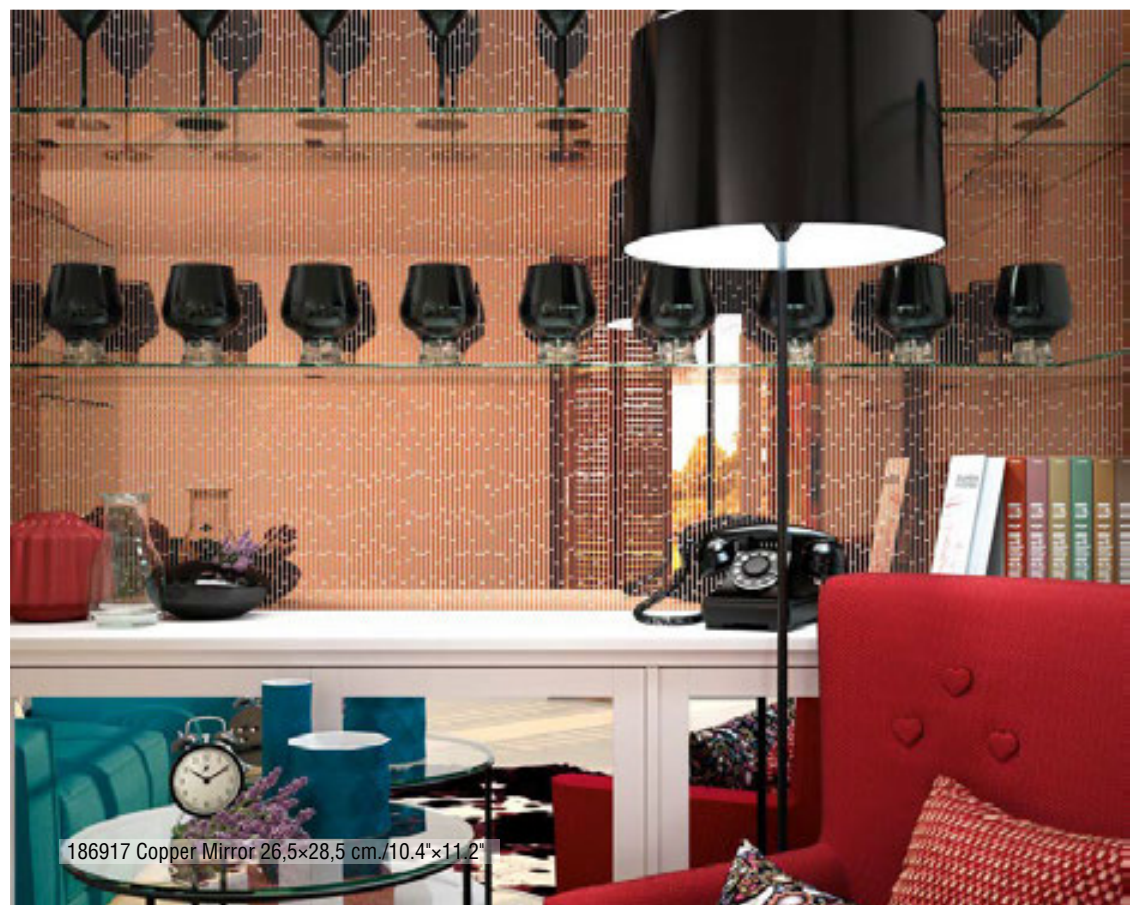

186917 Copper Mirror 26.5x28.5 cm./10.4"x11.2"

CONTRACT MOSAICS

MOSAICOS CRISTAL / GLASS MOSAICS

187206 Tango-Dk
30,1×29,7 cm./11.9"×11.7" KM110

187207 Hip Hop-Dk
30,1×29,7 cm./11.9"×11.7" KM110

187366 Wonder-Dk
31,3×31,3 cm./12.3"×12.3" KM80