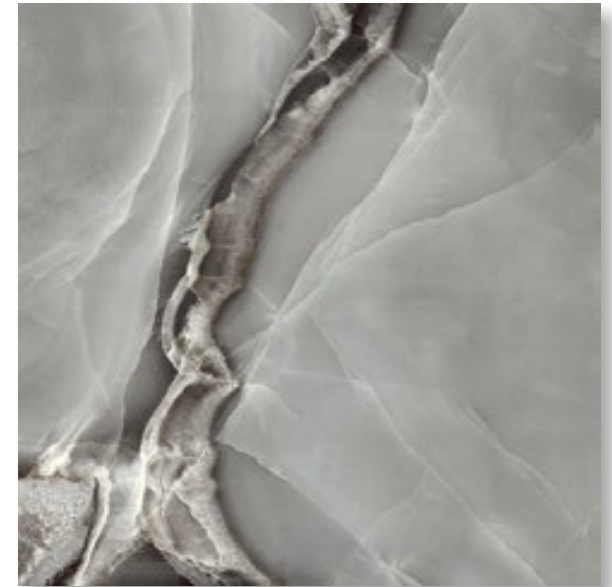

187972 Selene Dark
90×90 cm./35.4"×35.4" M965

188739 Selene Grey
90×90 cm./35.4"×35.4" M965

NEW

SELENE

NEW

188777 Selene Light
120x120 cm./47.2"x47.2" M965

NEW

188776 Selene Cappuccino
120x120 cm./47.2"x47.2" M968