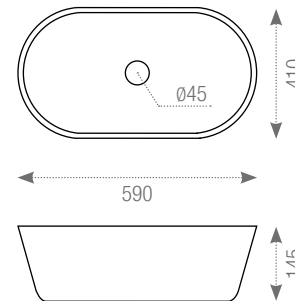

Pintado a mano / Hand painted