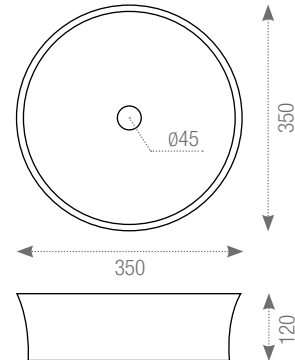

Pintado a mano / Hand painted