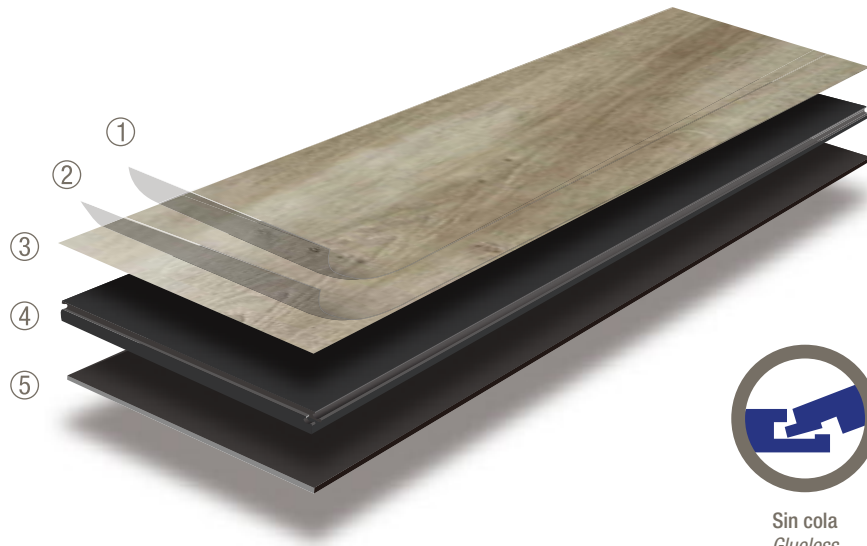

¿POR QUÉ CLICK&FLOOR? / WHY CLICK&FLOOR?

Su núcleo a base mineral y su capa de protección aportan unas prestaciones de resistencia y estabilidad muy superiores a las del vinilo estándar LVT, ofreciendo múltiples ventajas.

Its mineral-based core and its protective layer provide resistance and stability benefits far superior to those of standard LVT vinyl, offering multiple advantages.

Sin cola
Glueless

Fácil de instalar
Easy to install

5mm. espesor / thickness

- ① Capa de protección UV (cuarzo y uretano) / UV protection layer (quartz and urethan)
- ② Capa de desgaste 0.55mm ultra resistente / 0.55mm Ultra-resistant wear layer EIR embossing
- ③ Capa decorativa con relieve sincronizado / Deep structured decorative layer
- ④ Núcleo rígido a base de piedra caliza <65% y PVC >35% / Rigid core limestone-based <65% and PVC > 35%
- ⑤ Capa de insonorización de 1mm (material virgen IXPE-P)/ 1mm IXPE soundproof backing

30
Year
Residential

15
Year
Light Commercial

Antideslizante
Anti-Slip

100% Impermeable
100% Waterproof

Apto para toda la casa.
Perfect for the whole house.

Ultra resistente
Extra resistant

Apto para mascotas
Pet friendly

Reducción acústica
Reduction acoustics

Apto para suelo radiante
Suitable for underfloor heating

Estable al calor y a la luz solar
Stable to heat and sunlight

Textura con aspecto natural
Texture with natural look

Sistema click extra hermético
Extra hermetic click system

Fácil limpieza
Easy to clean