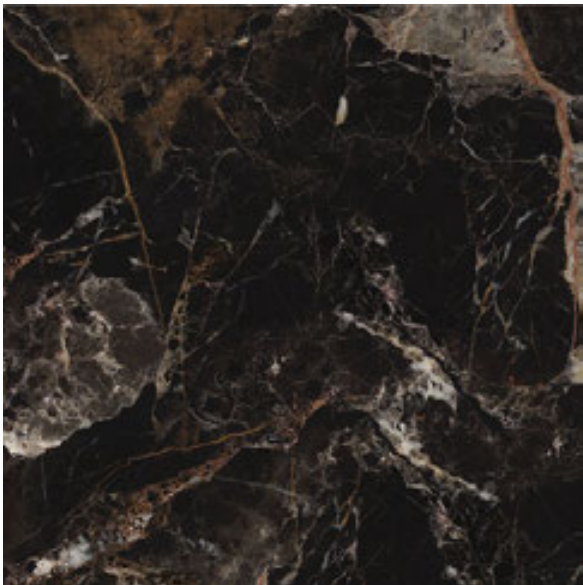

188780 Caronte
120x120 cm./47.2"x47.2" M969

NEW